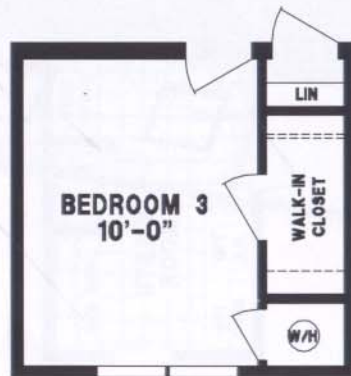

CRAWLSPACE OPTION

WATER HEATER LOCATION OPTION

MASTER BATH OPTION WITH DELUXE SHOWER AND WALK-IN CLOSET

MASTER BATH OPTION WITH DELUXE SHOWER AND OVAL DECK TUB

FURNACE LOCATION OPTION

1749 Sq. Ft.