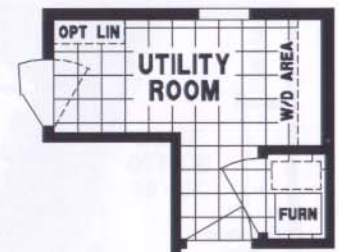

CRAWLSPACE OPTION

WATER HEATER LOCATION OPTION

MASTER BATH OPTION WITH DELUXE SHOWER AND WALK-IN CLOSET

MASTER BATH OPTION WITH DELUXE SHOWER AND OVAL DECK TUB

FURNACE LOCATION OPTION

1749 Sq. Ft.