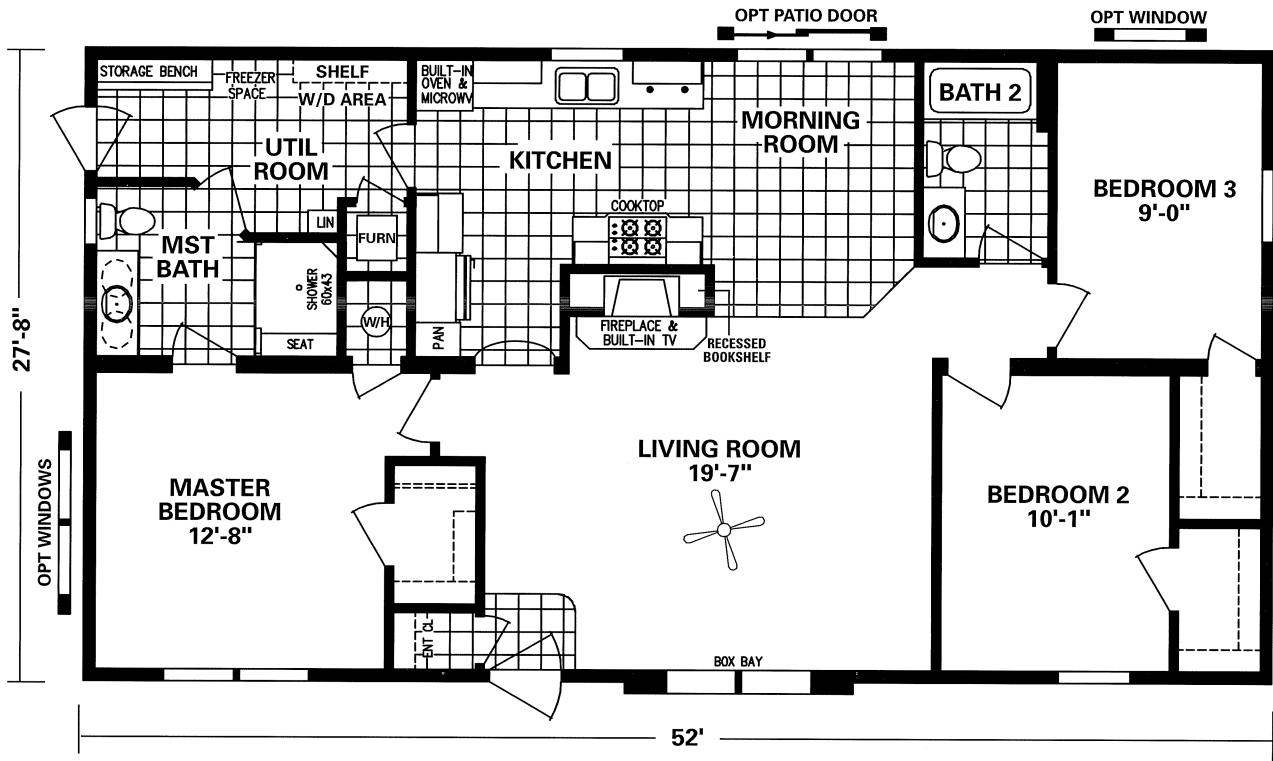

# Hearthside II MODEL R5228-405 • 1439 SQ. FT.

SOME ITEMS SHOWN MAY BE OPTIONAL

STAIRWELL LOCATION