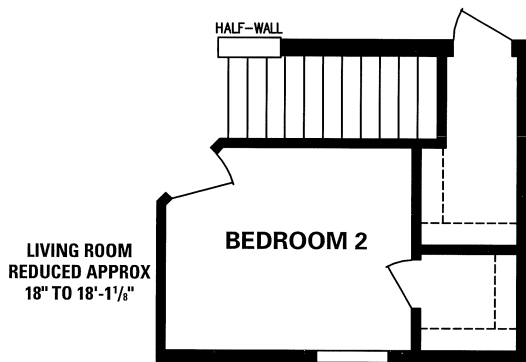

# Hearthside II MODEL R5228-405 • 1439 SQ. FT.

SOME ITEMS SHOWN MAY BE OPTIONAL

STAIRWELL LOCATION